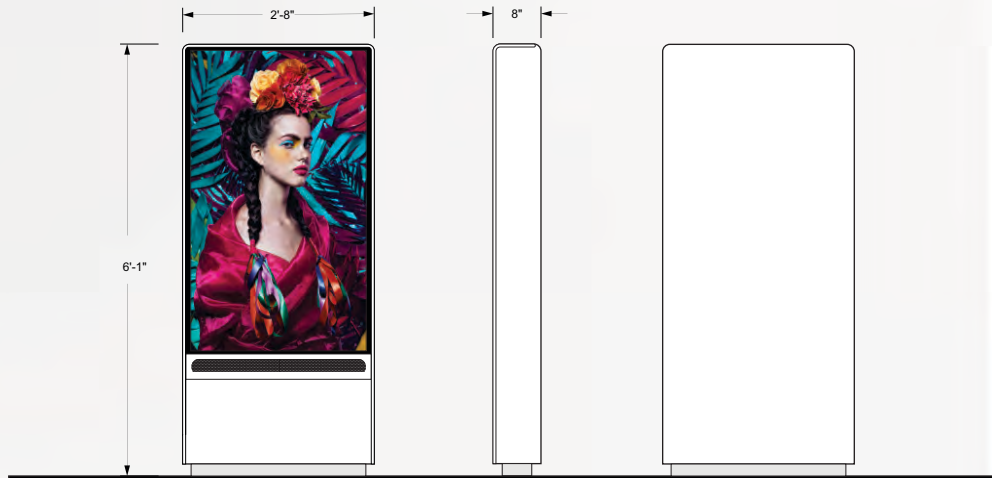

INDOOR TOUCHSCREEN OR NON

	55" SCREEN	65" SCREEN
SINGLE FACE	\$5,952	\$7,030
DOUBLE FACE	\$9,579	\$11,736

OUTDOOR 55" SCREEN ONLY

	NON-TOUCH	
SINGLE FACE	\$13,925	VERTICAL AND HORIZONTAL OPTIONS AVAILABLE
DOUBLE FACE	\$24,950	